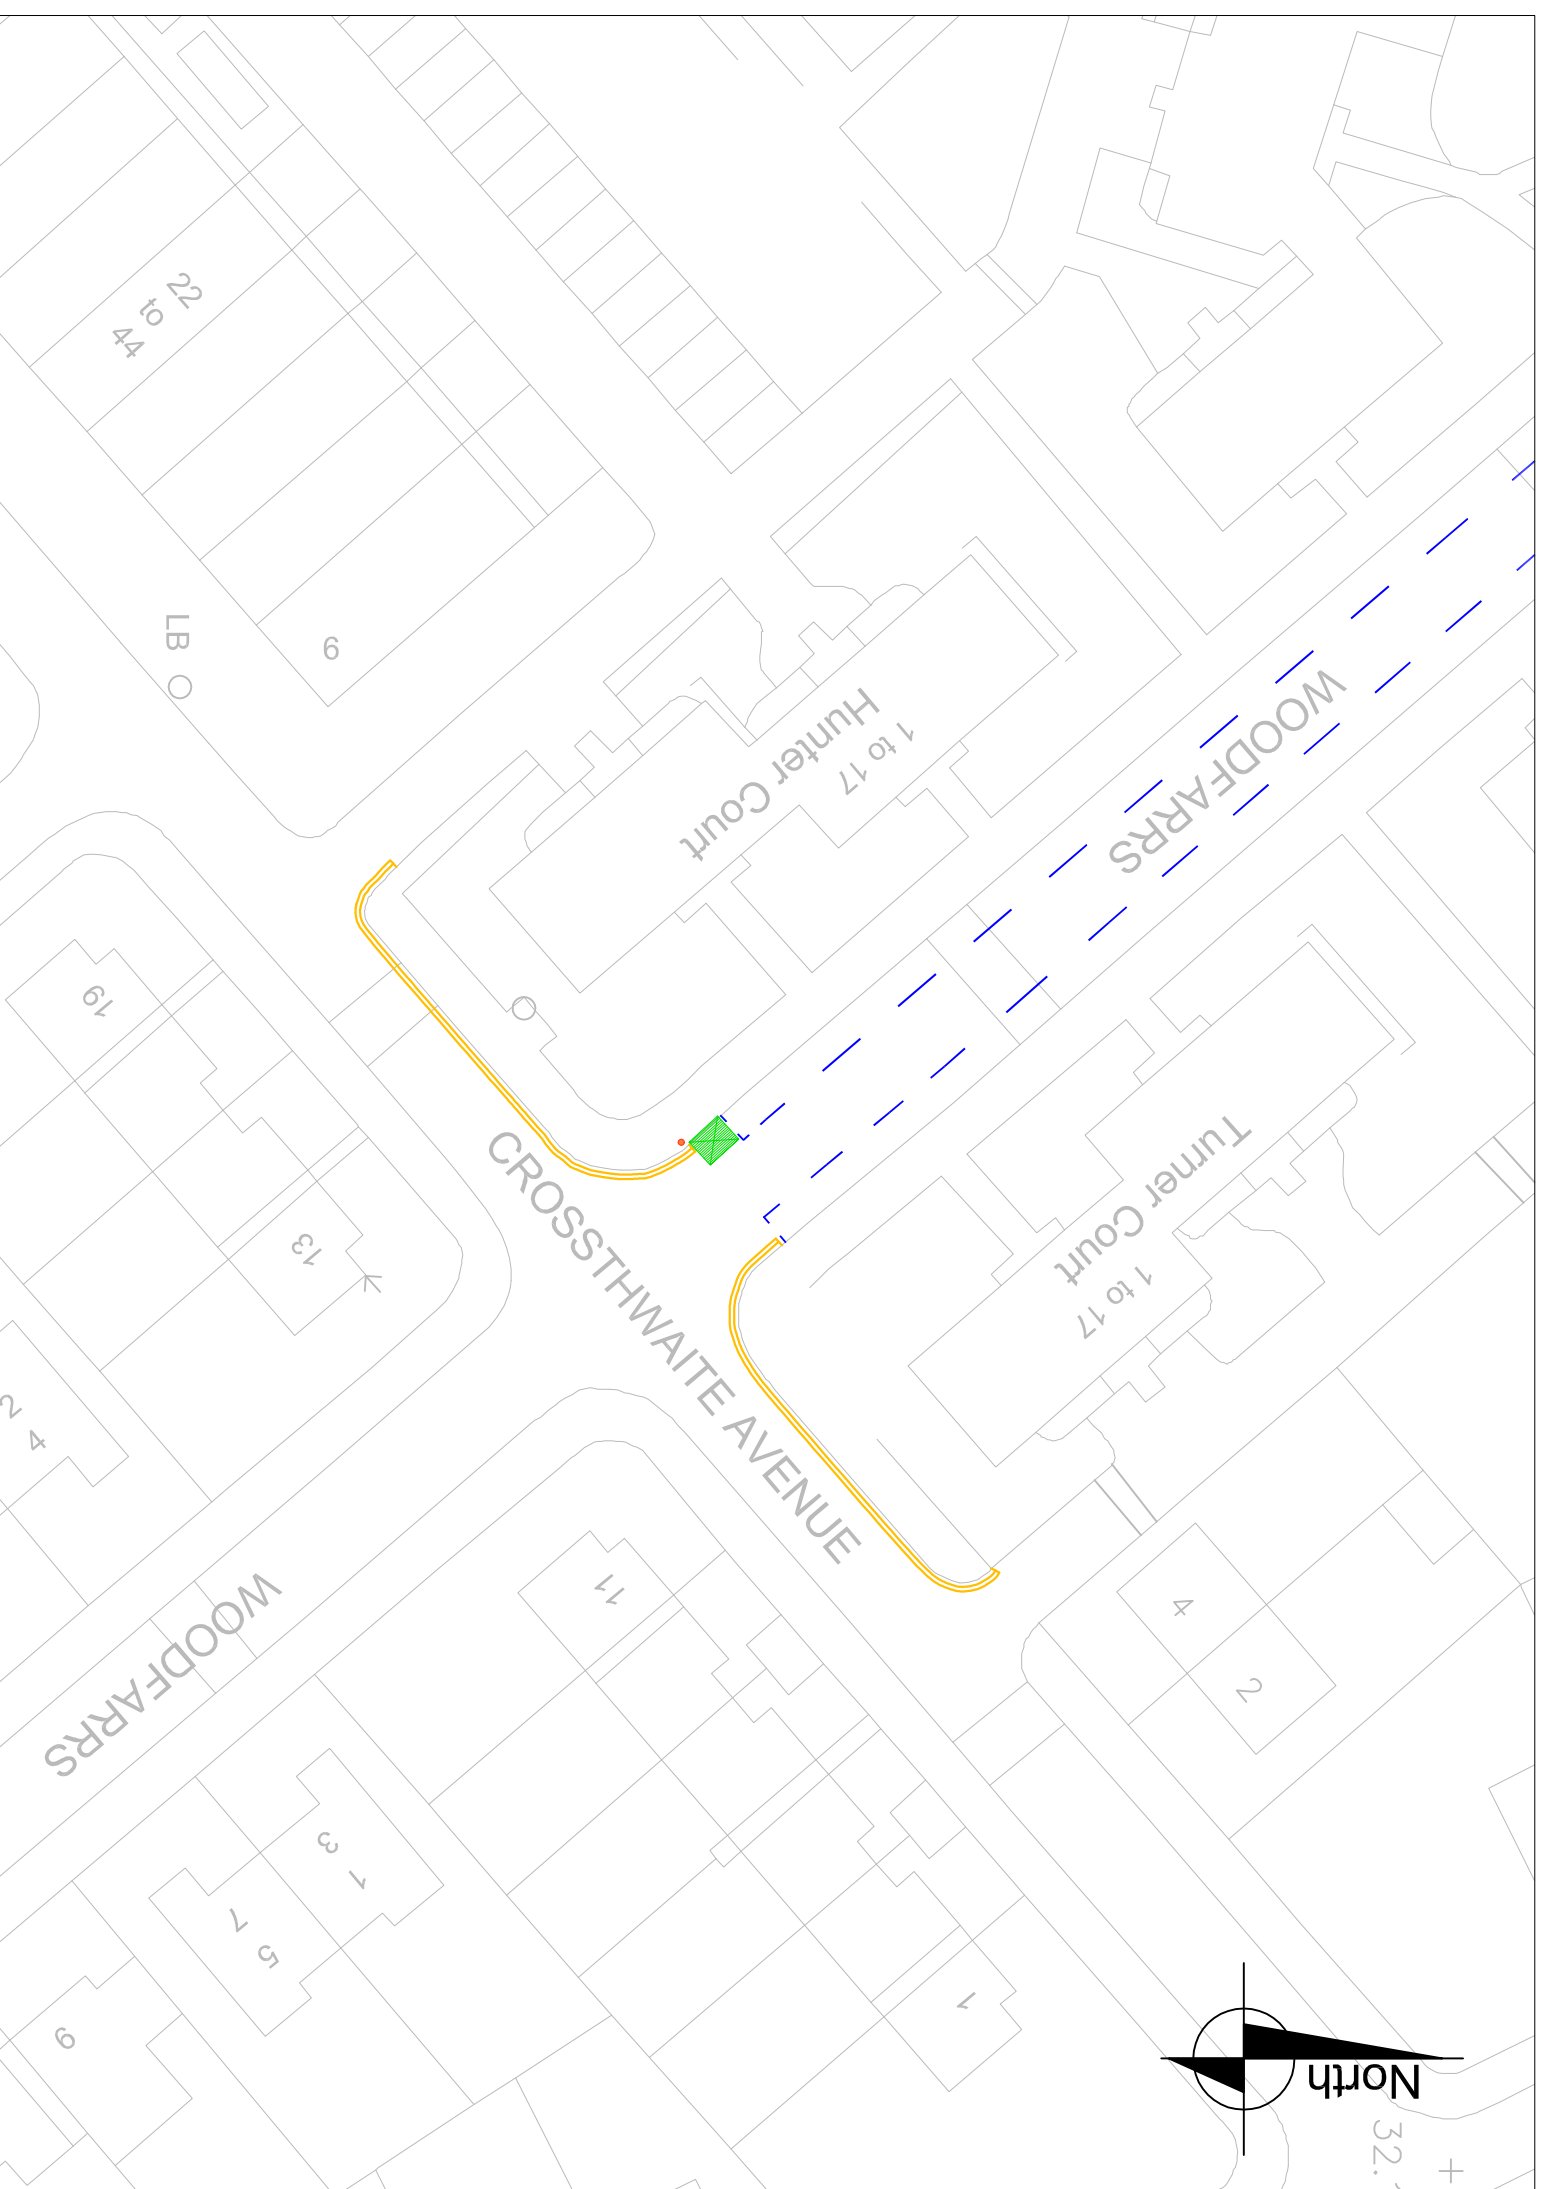

Key

Proposed Bike Hangar

Existing double yellow lines

Existing parking bay

Lighting column

Rev	Date	Description	Drm	Chk	App

Project
18/19 Devolved Highways
 Drawing Title
Woodfarrs - Proposed Cycle Hangar

Community council Camberwell		Ward(s) Champion Hill		Date May 18	Scale 1:500	Drm TA	Rev AS	App RW
Drawing number DHB - 107731 - Woodfarrs		Status						

Highways Division
 Transport projects
 Minor Works
 Environment and Social
 Regeneration
 Floor 3, Hub 2
 160 Tooley Street
 PO Box 64529
 London SE1P 5LX