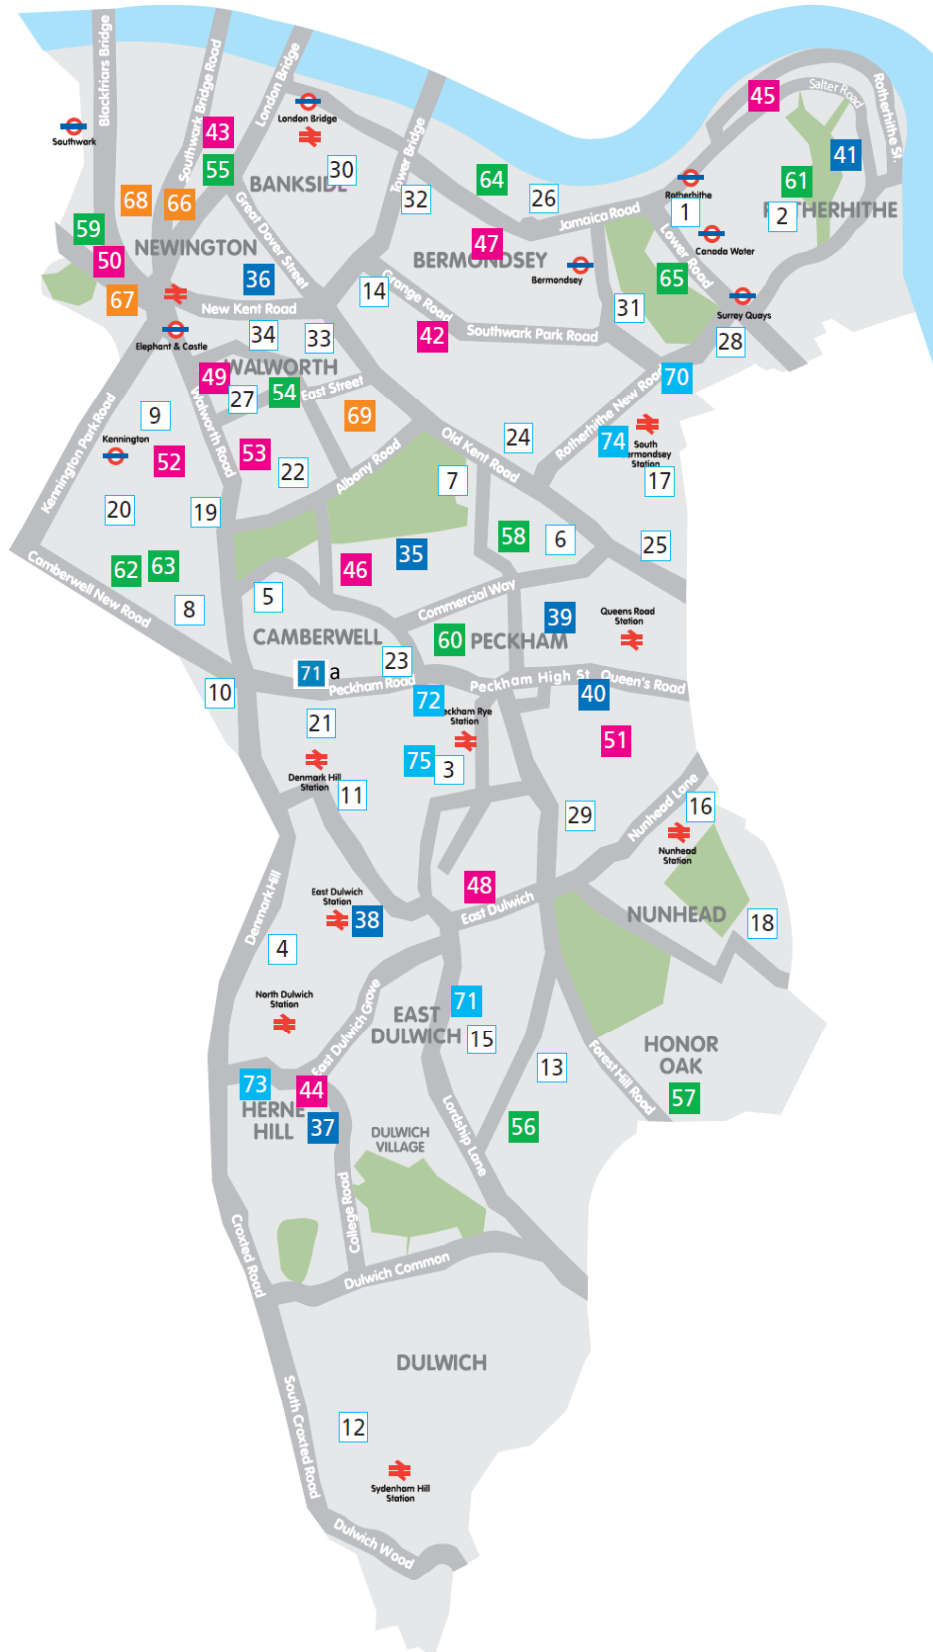

MAP OF PRIMARY SCHOOLS IN THE BOROUGH

Map of primary schools in Southwark

Map of primary schools in Southwark

Community primary schools

- 1 Albion Primary School
- 2 Alfred Salter Primary School
- 3 Bellenden Primary School
- 4 Bessemer Grange Primary School
- 5 Brunswick Park Primary School
- 6 Camelot Primary School
- 7 Cobourg Primary School
- 8 Comber Grove Primary School
- 9 Crampton Primary School
- 10 Crawford Primary School
- 11 Dog Kennel Hill Primary School
- 12 Dulwich Wood Primary School
- 13 Goodrich Primary School
- 14 Grange Primary School
- 15 Heber Primary School
- 16 Hollydale Primary School
- 17 Ilderton Primary School
- 18 Ivydale Primary School
- 19 John Ruskin Primary School
- 20 Keyworth Primary School
- 21 Lyndhurst Primary School
- 22 Michael Faraday Primary School
- 23 Oliver Goldsmith Primary School
- 24 Phoenix Primary School
- 25 Pilgrim's Way Primary School
- 26 Riverside Primary School
- 27 Robert Browning Primary School
- 28 Rotherhithe Primary school
- 29 Rye Oak Primary School
- 30 Snowsfields Primary School
- 31 Southwark Park School
- 32 Tower Bridge Primary School
- 33 Townsend Primary School
- 34 Victory Primary School

Academies

- 35 Angel Oak Academy
- 36 ARK Globe Academy
- 37 Dulwich Hamlet Junior School
- 38 Goose Green Primary School
- 39 Harris Primary Academy, Peckham Park
- 40 John Donne Primary School
- 41 Redriff Primary

Foundation schools

- 66 Charles Dickens Primary School
- 67 Charlotte Sharman Primary School
- 68 Friars Primary Foundation School
- 69 Surrey Square Primary School

Free schools

- 70 Galleywall Primary City of London Academy
- 71 Harris Primary Academy East Dulwich
- 72 Harris Primary Free School Peckham
- 73 Judith Kerr Free School
- 74 Southwark Primary Free School
- 75 The Belham Primary School